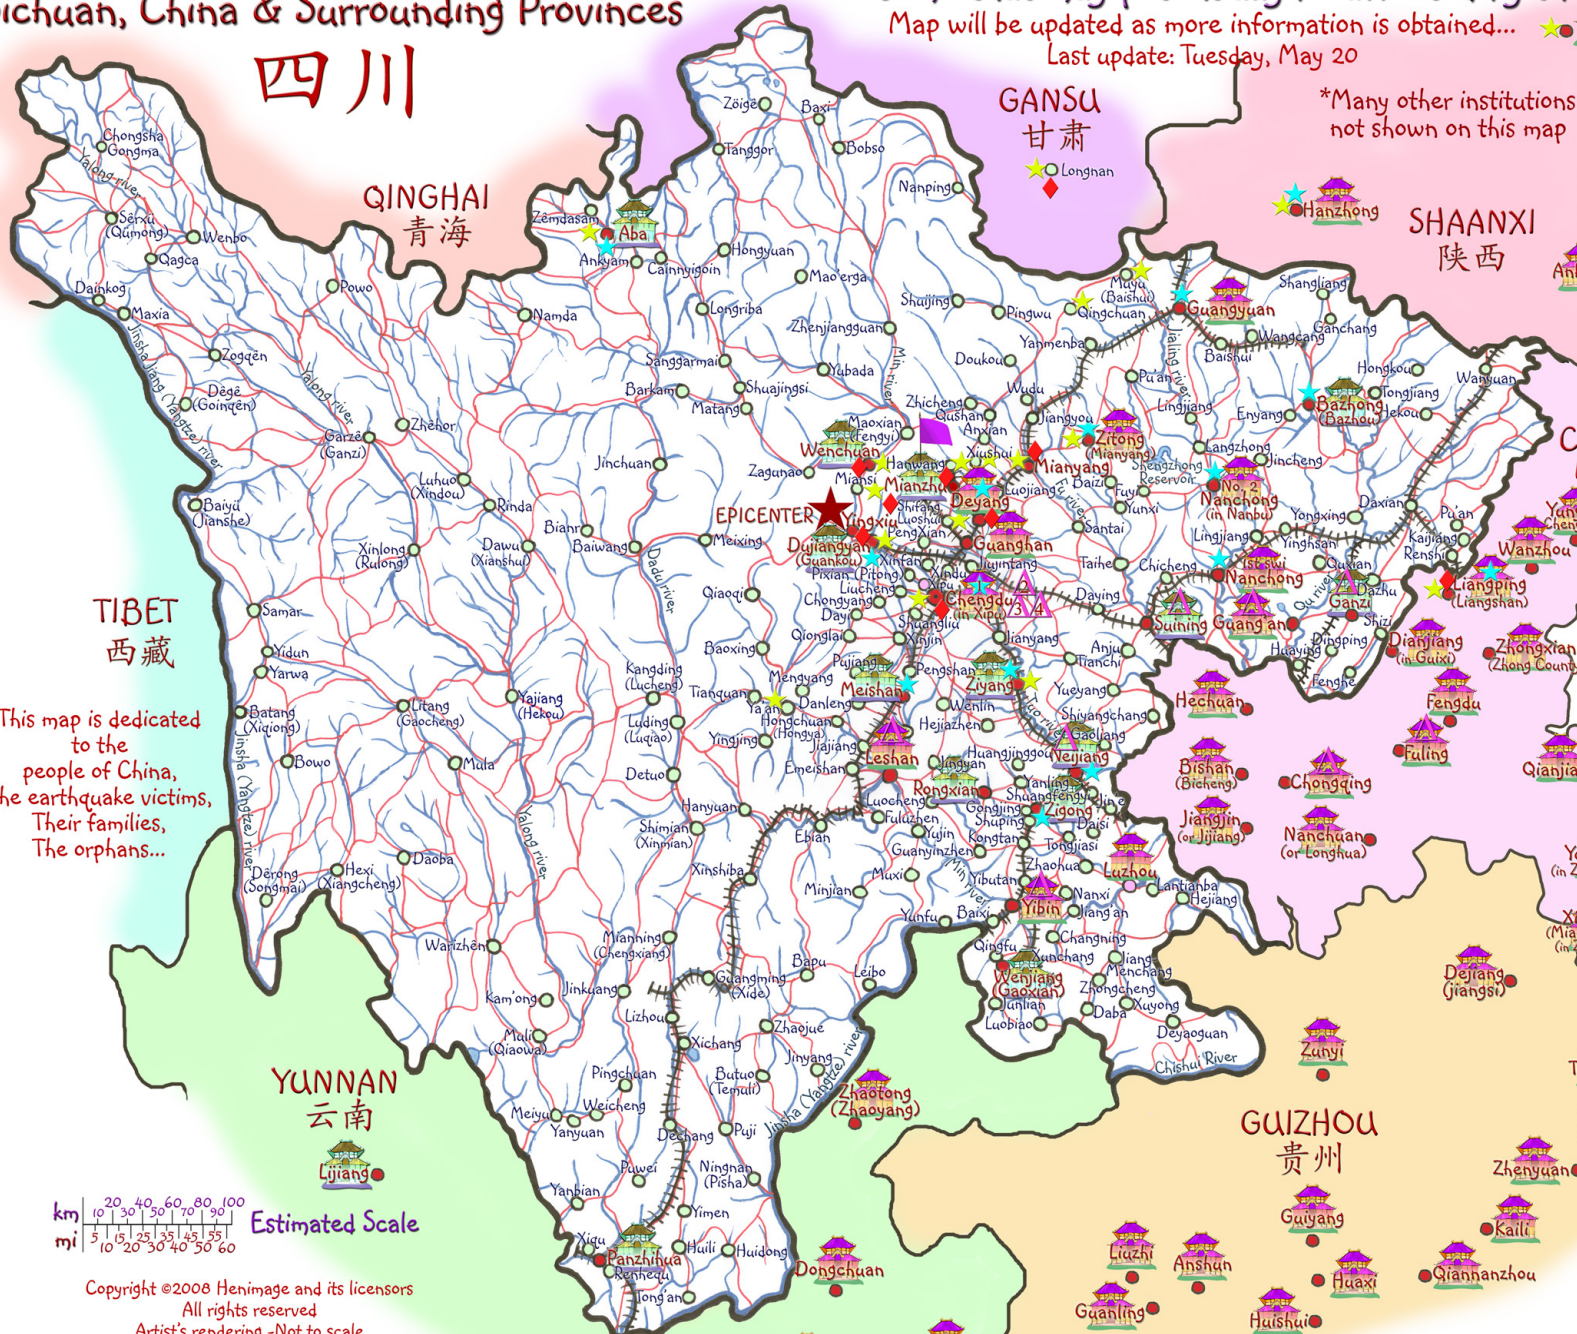

SICHUAN EARTHQUAKE

Orphanages/Social Welfare Institutions in the affected & surrounding areas & some that may potentially be affected by the earthquake

Sichuan, China & Surrounding Provinces

Map will be updated as more information is obtained...
Last update: Tuesday, May 20

LEGEND

- Earthquake Epicenter
 - Orphanage or SWI [does International Adoptions 'IA']
 - Other Orphanage/SWI [IA status unknown]
 - Orphanage/SWI with confirmed damage
 - Hard hit areas with reported casualties
 - Orphanage Status no serious damage
 - Orphanage destroyed (adult casualty)
 - School Collapses in the news*
- *Nearly 7000 schools destroyed...

Note: Orphanage status info was gathered from Half the Sky updates. Please visit them at: www.HalfTheSky.org To learn more and see how you can help.

This map is dedicated to the people of China, The earthquake victims, Their families, The orphans...

Copyright ©2008 Henimage and its licensors
All rights reserved
Artist's rendering -Not to scale
May contain errors/omissions
Special Edition Map ~ Earthquake ~ Version 1.3